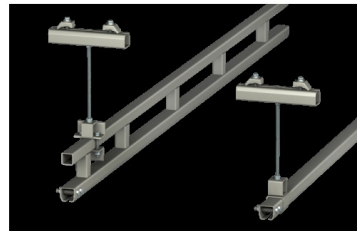

MONORAIL COMPONENTS

Curved Track

Turntable

Entry & Exit System

Switches

Controls

Door Swivel Section

Trolley Arrangements

CEILING MOUNTED COMPONENTS

Modular enclosed track profile

Brackets

FLOOR MOUNTED COMPONENTS

Conductor Bars

Trolley