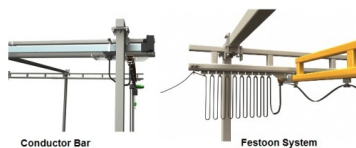

MONORAIL COMPONENTS

Curved Track

Turntable

Entry & Exit System

Switches

Controls

Door Swivel Section

Trolley Arrangements

CEILING MOUNTED COMPONENTS

Modular enclosed track profile

Brackets

FLOOR MOUNTED COMPONENTS

Conductor Bars

Trolley