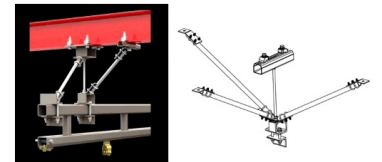

MONORAIL COMPONENTS

Curved Track

Turntable

Entry & Exit System

Switches

Controls

Door Swivel Section

Trolley Arrangements

CEILING MOUNTED COMPONENTS

Modular enclosed track profile

Brackets

FLOOR MOUNTED COMPONENTS

Conductor Bars

Trolley