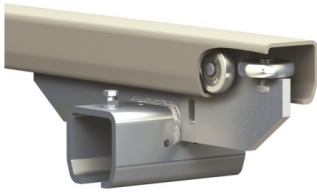

MONORAIL COMPONENTS

Curved Track

Turntable

Entry & Exit System

Switches

Controls

Door Swivel Section

Trolley Arrangements

CEILING MOUNTED COMPONENTS

Modular enclosed track profile

Brackets

FLOOR MOUNTED COMPONENTS

Conductor Bars

Trolley