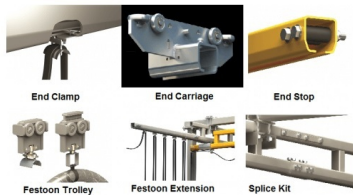

MONORAIL COMPONENTS

Curved Track

Turntable

Entry & Exit System

Switches

Controls

Door Swivel Section

Trolley Arrangements

CEILING MOUNTED COMPONENTS

Modular enclosed track profile

Brackets

FLOOR MOUNTED COMPONENTS

Conductor Bars

Trolley