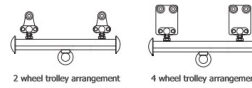

MONORAIL COMPONENTS

Curved Track

Turntable

Entry & Exit System

Switches

Controls

Door Swivel Section

Trolley Arrangements