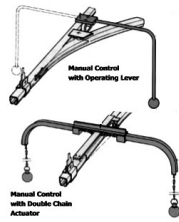

MONORAIL COMPONENTS

Curved Track

Turntable

Entry & Exit System

Switches

Controls

Door Swivel Section

Trolley Arrangements

CEILING MOUNTED COMPONENTS

Modular enclosed track profile

Brackets

FLOOR MOUNTED COMPONENTS

Conductor Bars

Trolley