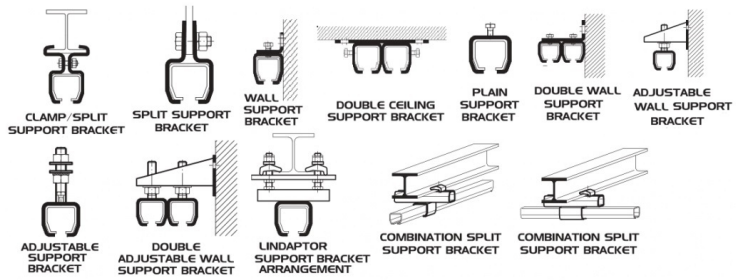

MONORAIL COMPONENTS

Curved Track

Turntable

Entry & Exit System

Switches

Controls

Door Swivel Section

Trolley Arrangements

CEILING MOUNTED COMPONENTS

Modular enclosed track profile

Brackets

FLOOR MOUNTED COMPONENTS

Conductor Bars

Trolley