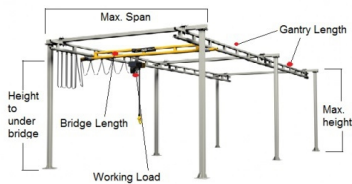

MONORAIL COMPONENTS

Curved Track

Turntable

Entry & Exit System

Switches

Controls

Door Swivel Section

Trolley Arrangements

CEILING MOUNTED COMPONENTS

Modular enclosed track profile

Brackets

FLOOR MOUNTED COMPONENTS

Conductor Bars

Trolley